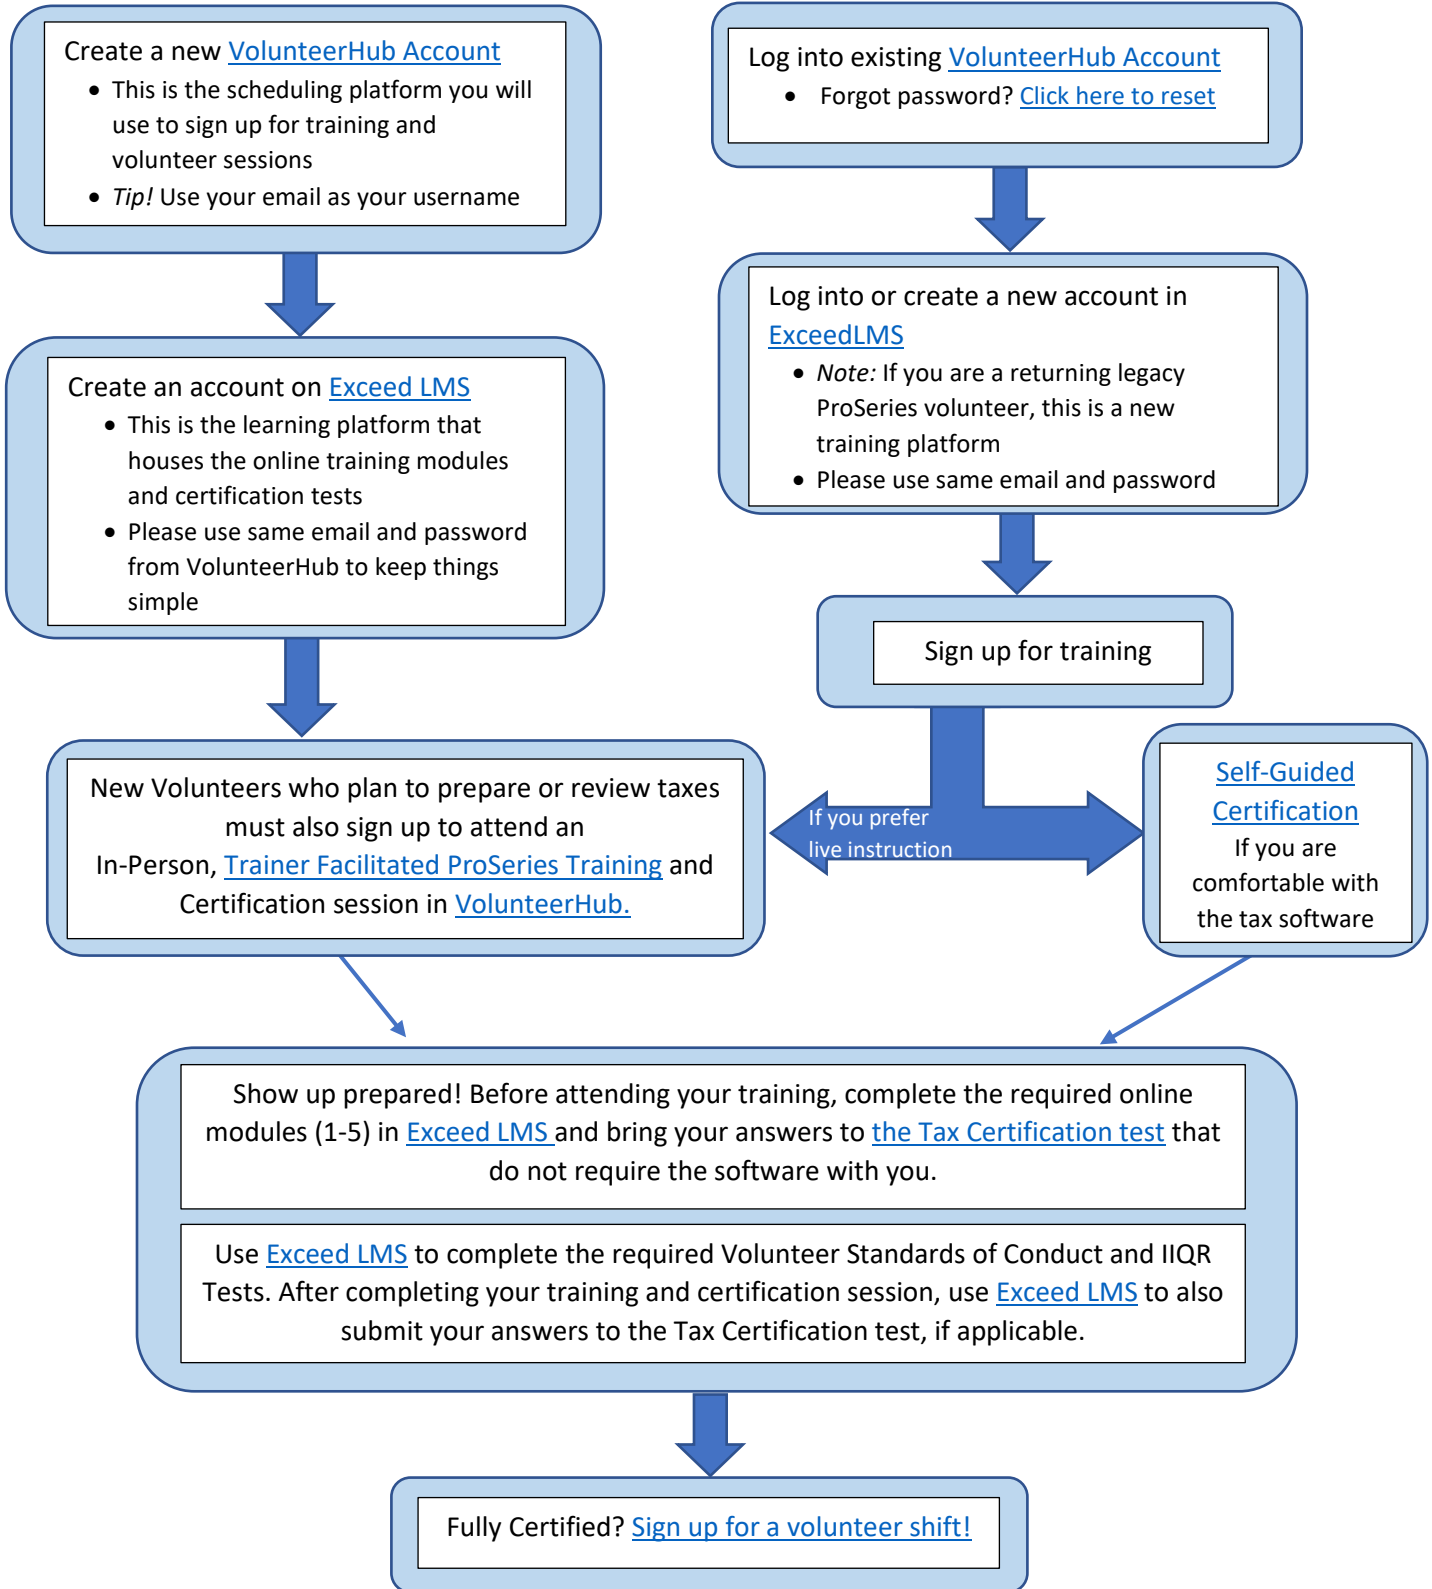

Getting Started Volunteer Flow Chart for 2020 Tax Season

New Volunteers

Returning Volunteers

If you have any questions, please email volunteer@goladderup.org or call 312-409-1555, ext. 6